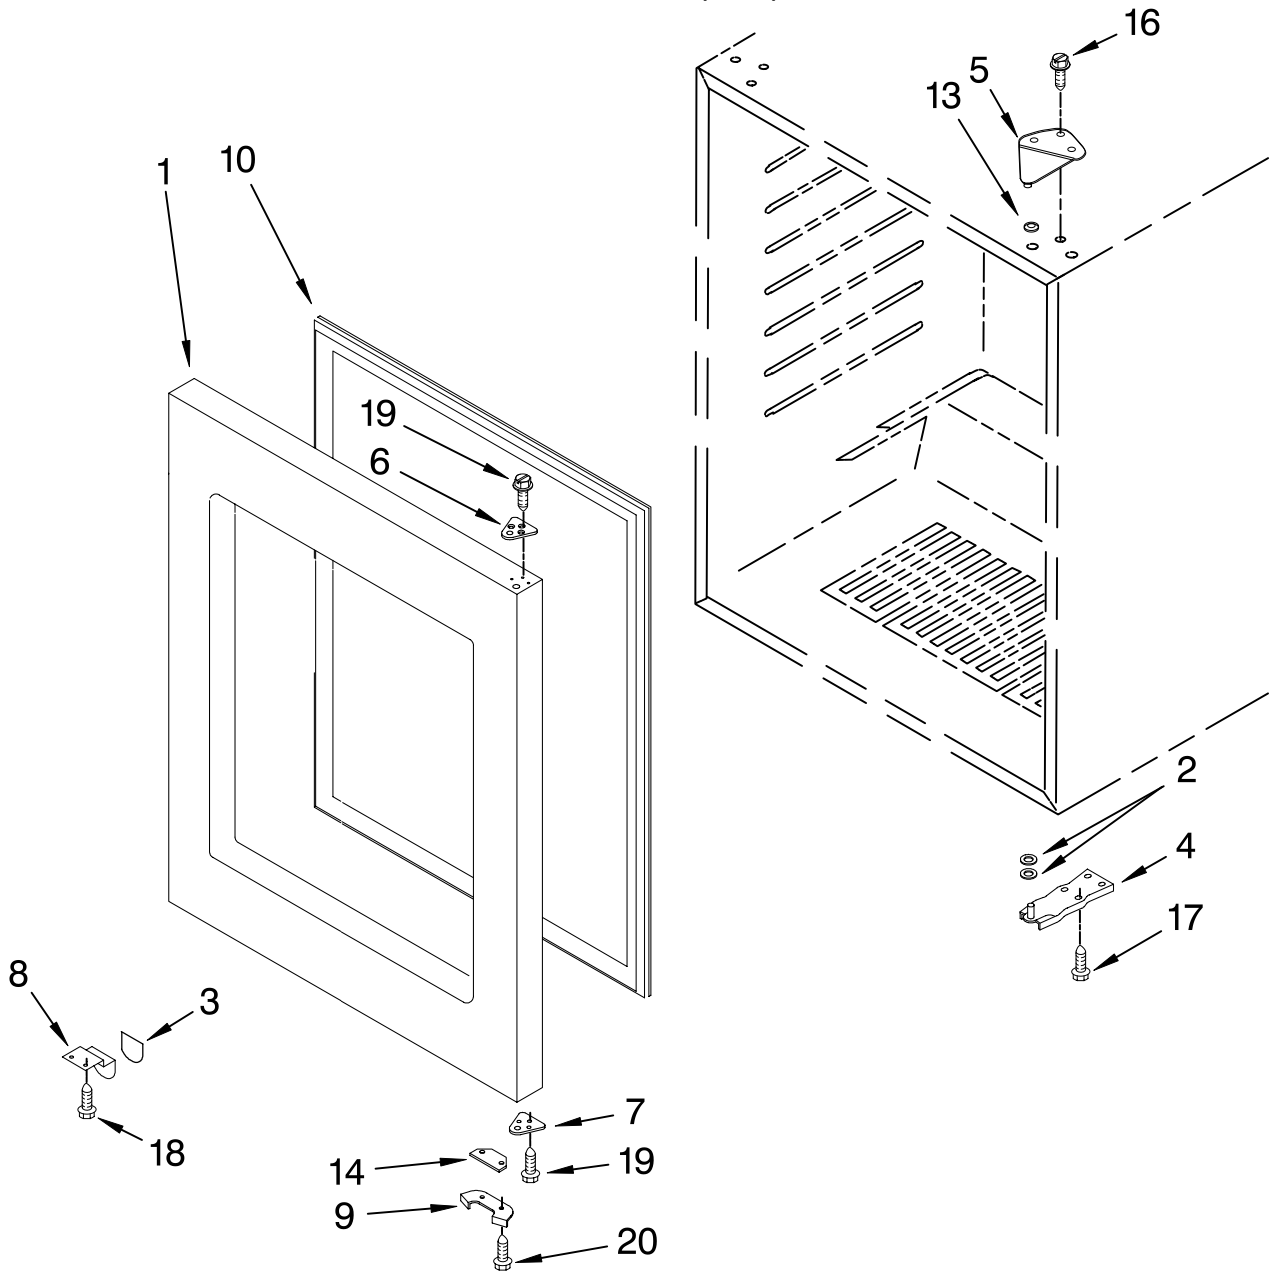

DOOR PARTS

For Models: KUWO24RSBX01
(Black)

Illus. No.	Part No.	DESCRIPTION
1	4344890	Door Assembly (Includes Gasket)
2	W10162992	Washer/Bottom
3	W10163191	Gasket-Push Plate
4	4344753	Hinge, Bottom
5	4344754	Hinge, Top
6	4344804	Spacer, Top Hinge
7	4344798	Spacer, Bottom Hinge
8	4344757	Actuator, Switch

Illus. No.	Part No.	DESCRIPTION
9	W10163283	Door Stop
10	4344852	Door Gasket
13	4344760	Washer
14	4344803	Spacer, Door
16	4344796	Screw
17	4344906	Screw, Lower Hinge
	4344906	Quantity 1
	4344797	Quantity 3
18	4344827	Screw

Illus. No.	Part No.	DESCRIPTION
19	4344800	Screw
20	4344801	Screw
OPTIONAL PARTS NOT ILLUSTRATED		
	4344818	Installation Kit, Door Panel

FOR ORDERING INFORMATION REFER TO PARTS PRICE LIST